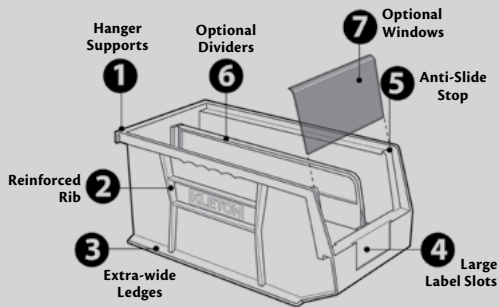

### SORT, STORE & SAVE

- 1 Full width hanger supports bins when suspended from louvered panels or rails
- 2 Reinforced rib design adds strength and prevents spreading when stacked
- 3 Extra-wide ledges for secure stacking and stability
- 4 Large front label slots ideal for larger bar code scanning and content identification
- 5 Anti-slide stop prevents stacked bins from shifting forward
- 6 Optional dividers increase storage options
- 7 Optional windows maximize storage capacity, prevent spillage and protect parts from dust and dirt

### STACK & HANG BINS

- Designed to hang from bin racks, panels, rails and carts
- Bins reduce and control inventories, shorten assembly times and minimize parts handling
- Reinforced ribs, on both sides, prevent bins from spreading under loads
- Unaffected by weak acids and alkalis